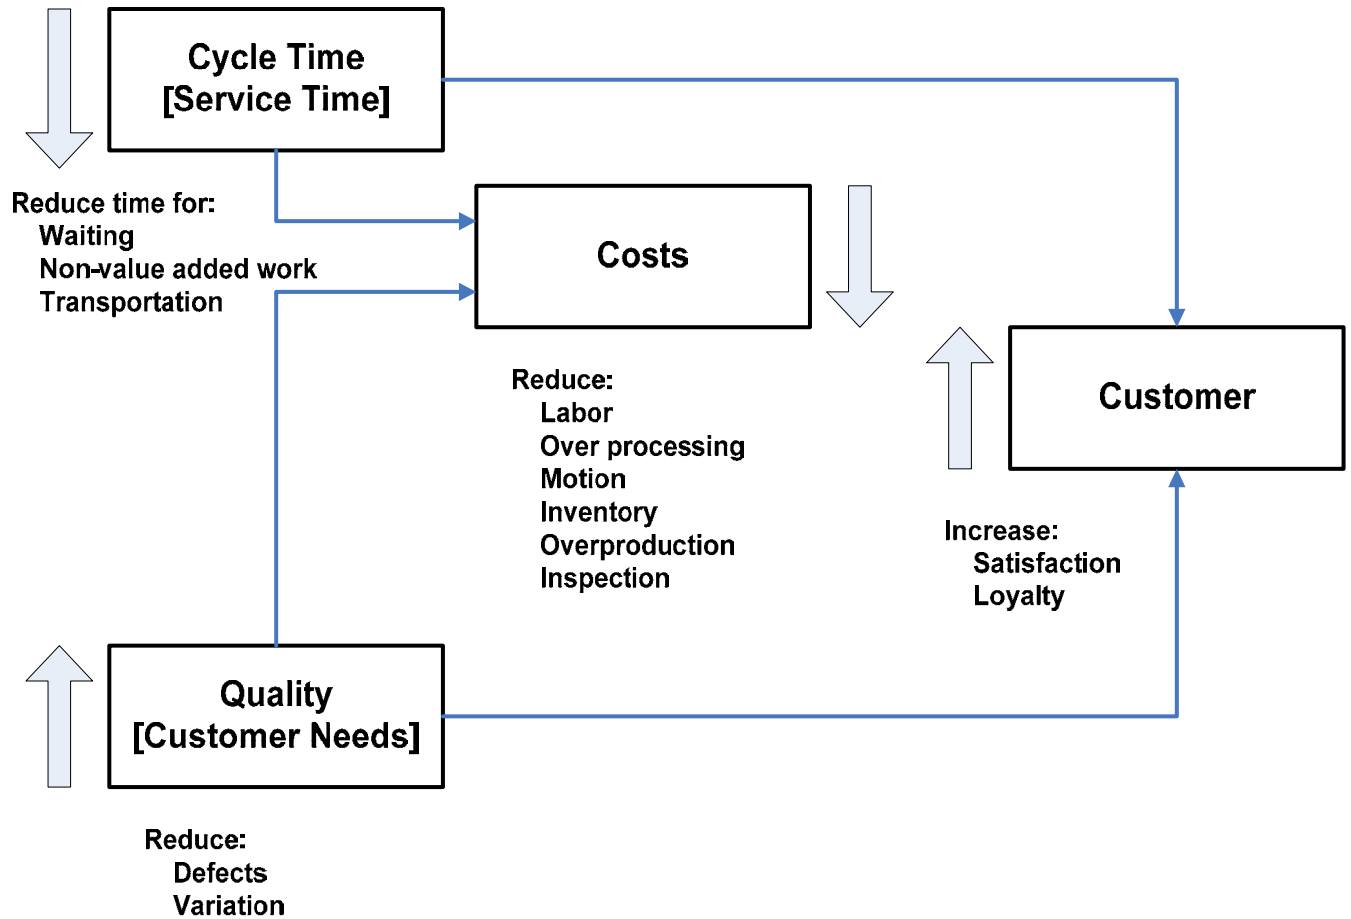

# Four Critical Operations Measures

James Shirley Management Consultants, Inc. [9/2/06]

James Shirley Management Consultants, Inc.  
 *Making processes better for people*

1811 South Baltimore Avenue Suite 202  
Tulsa, Oklahoma 74119-5215